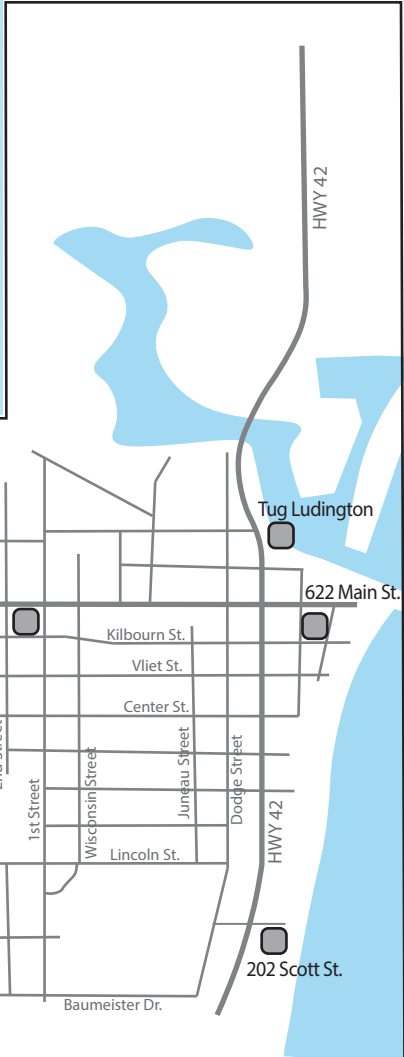

ALGOMA

- N6939 Cty Rd D
- N6711 WI-42 #37
- 1840 Division St.
- 507 Adams Street
- 924 Frank Ave
- 817 Division Street
- 1302 Fremont Street
- 610 Fourth Street
- 620 Lake "Park of Lights"

KEWAUNEE

- N3039 Stodola Road
- E2191 State HWY 29
- 312 3rd Street
- 513 1st Street
- 1403 4th Street
- 202 Scott Street
- 622 Main Street
- Tug Ludington

LUXEMBURG

- E1487 Town Hall Rd
- E2571 Cty Rd S
- E0295 Cty Rd K
- 352 Brookview Drive
- N6723 Hillside Rd
- 113 2nd Street
- 513 John Street
- 1623 Scenic Lane
- 1653 Scenic Lane

GRAND COUNTY CHAMP

LEGEND

- Luxemburg
- Kewaunee
- ★ Algoma

*Great
Kewaunee
County
Holiday
Light
Contest 2018*