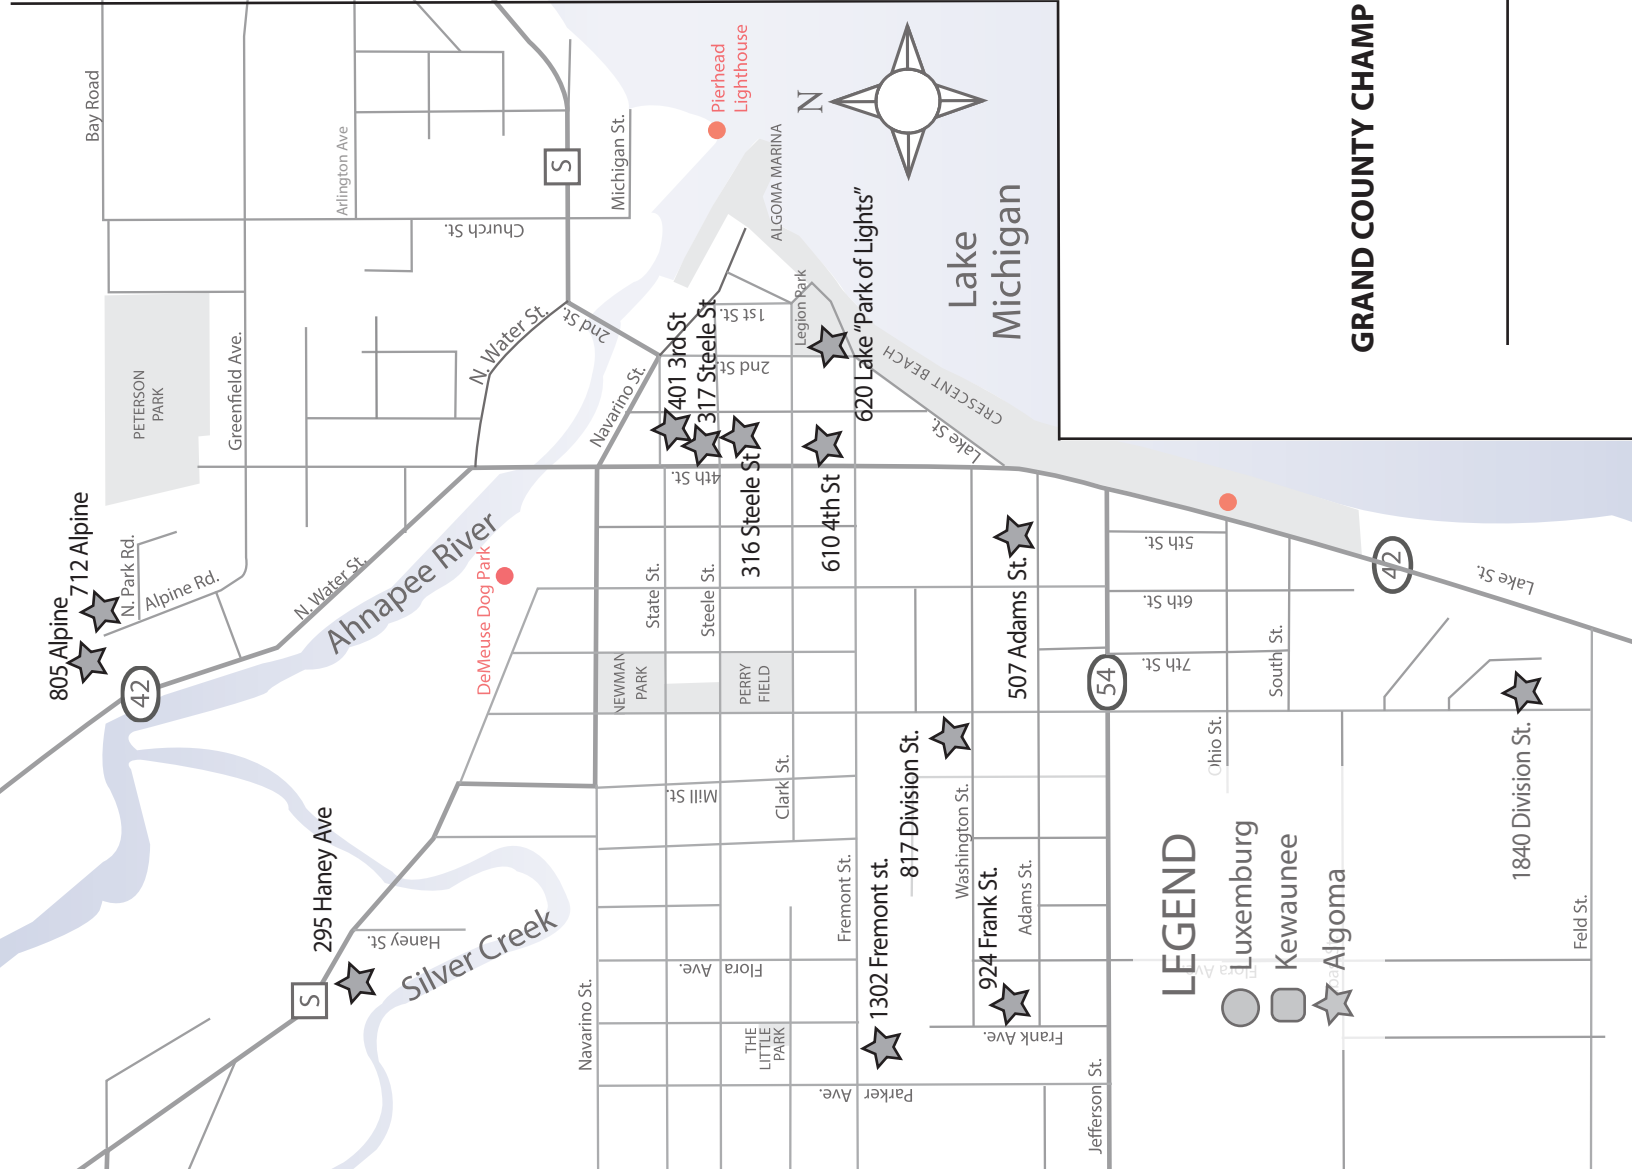

TO VOTE

Check your favorite in each city area.
Write in your candidate for Grand County Champion

Collection box for forms available at:

- Algoma - Chamber of Commerce
- Kewaunee - Bank of Luxemburg
- Luxemburg - Stodola's IGA

ALGOMA

- N6939 Cty Rd D
- N6711 WI-42 #37
- 1840 Division St.
- 507 Adams Street
- 924 Frank Ave
- 817 Division Street
- 1302 Fremont Street
- 610 Fourth Street
- 620 Lake "Park of Lights"

KEWAUNEE

- N3039 Stodola Road
- E2191 State HWY 29
- 312 3rd Street
- 513 1st Street
- 1403 4th Street
- 202 Scott Street
- 622 Main Street
- Tug Ludington

LUXEMBURG

- E1487 Town Hall Rd
- E2571 Cty Rd S
- E0295 Cty Rd K
- 352 Brookview Drive
- N6723 Hillside Rd
- 113 2nd Street
- 513 John Street
- 1623 Scenic Lane
- 1653 Scenic Lane

GRAND COUNTY CHAMP

LEGEND

- Luxemburg
- Kewaunee
- ★ Algoma

*Great
Kewaunee
County
Holiday
Light
Contest 2018*