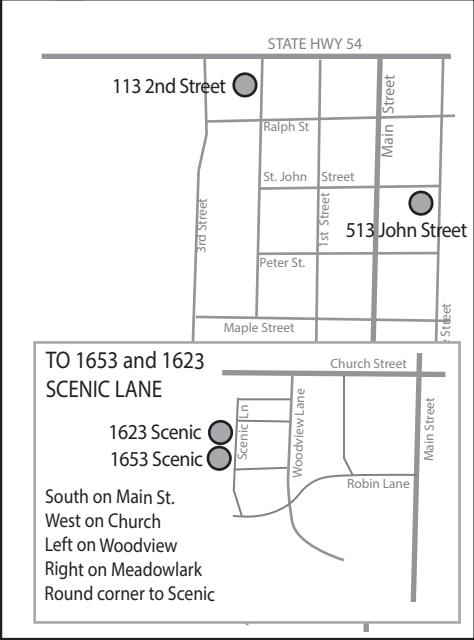

ALGOMA

- N6939 Cty Rd D
- N6711 WI-42 #37
- 1840 Division St.
- 507 Adams Street
- 924 Frank Ave
- 817 Division Street
- 1302 Fremont Street
- 610 Fourth Street
- 620 Lake "Park of Lights"

KEWAUNEE

- N3039 Stodola Road
- E2191 State HWY 29
- 312 3rd Street
- 513 1st Street
- 1403 4th Street
- 202 Scott Street
- 622 Main Street
- Tug Ludington

LUXEMBURG

- E1487 Town Hall Rd
- E2571 Cty Rd S
- E0295 Cty Rd K
- 352 Brookview Drive
- N6723 Hillside Rd
- 113 2nd Street
- 513 John Street
- 1623 Scenic Lane
- 1653 Scenic Lane

GRAND COUNTY CHAMP

LEGEND

- Luxemburg
- Kewaunee
- ★ Algoma

*Great
Kewaunee
County
Holiday
Light
Contest 2018*