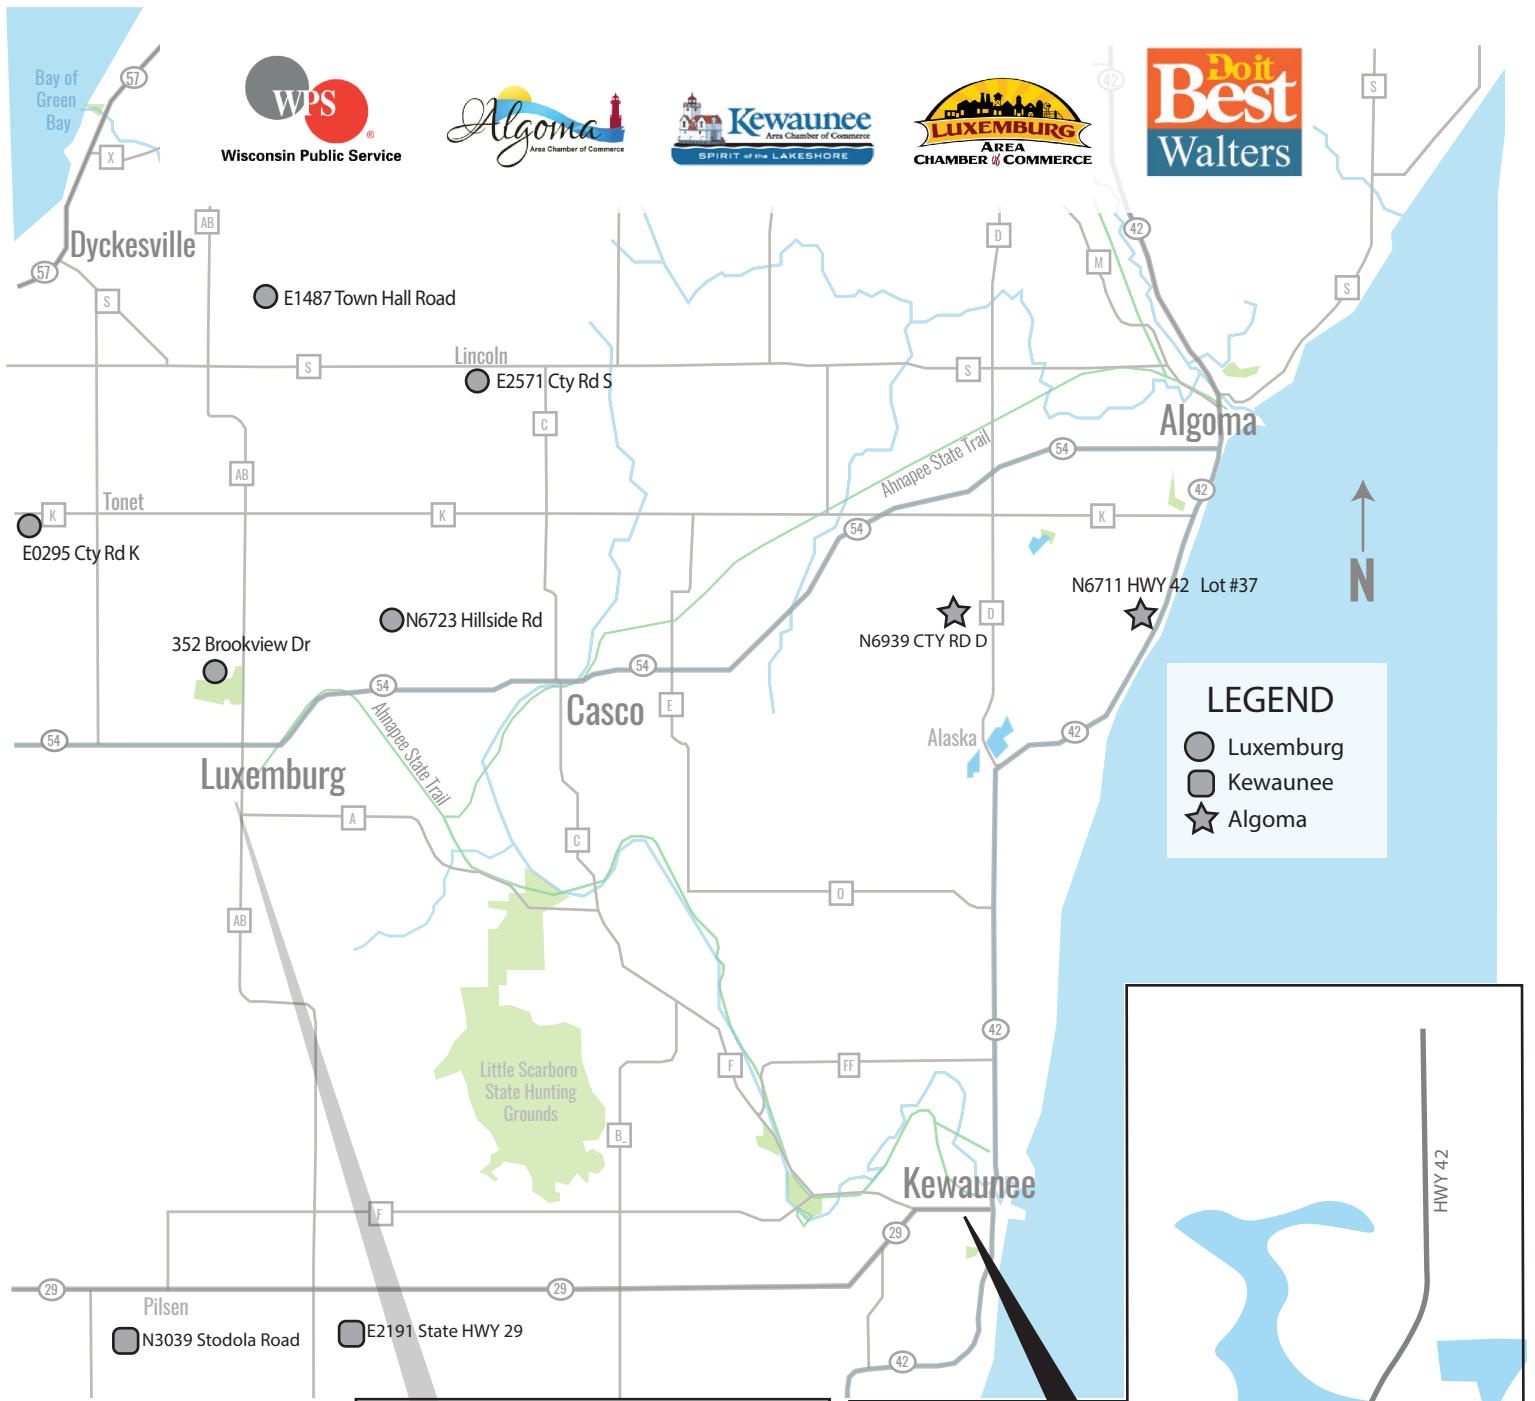

TO VOTE

Check your favorite in each city area.
Write in your candidate for Grand County Champion

Collection box for forms available at:

- Algoma - Chamber of Commerce
- Kewaunee - Bank of Luxemburg
- Luxemburg - Stodola's IGA

ALGOMA

- N6939 Cty Rd D
- N6711 WI-42 #37
- 1840 Division St.
- 507 Adams Street
- 924 Frank Ave
- 817 Division Street
- 1302 Fremont Street
- 610 Fourth Street
- 620 Lake "Park of Lights"

KEWAUNEE

- N3039 Stodola Road
- E2191 State HWY 29
- 312 3rd Street
- 513 1st Street
- 1403 4th Street
- 202 Scott Street
- 622 Main Street
- Tug Ludington

LUXEMBURG

- E1487 Town Hall Rd
- E2571 Cty Rd S
- E0295 Cty Rd K
- 352 Brookview Drive
- N6723 Hillside Rd
- 113 2nd Street
- 513 John Street
- 1623 Scenic Lane
- 1653 Scenic Lane

GRAND COUNTY CHAMP

LEGEND

- Luxemburg
- Kewaunee
- ★ Algoma

*Great
Kewaunee
County
Holiday
Light
Contest 2018*